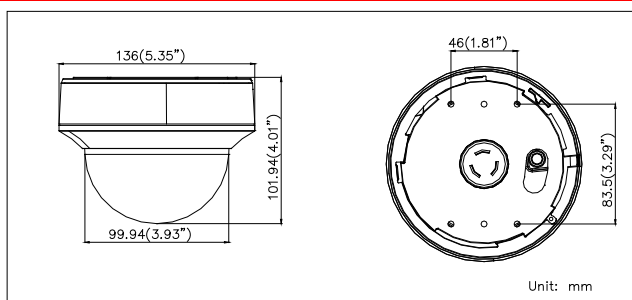

DS-2CE56D1T-(A)VFIR

HD 1080P Indoor Varifocal IR Dome Camera

- 1/2.7" (2 MP) High-Performance CMOS
- Analog HD Output, Up to 1080p Resolution
- 2.8 mm to 12 mm Varifocal Lens
- True Day/Night, Smart IR
- Up to 98 ft (30 m) IR Distance
- OSD Menu
- 24 VAC (-A) / 12 VDC
- Up-the-Coax (HIKVISION-C Protocol)

Hikvision 2CE56D1T-(A)VFIR Indoor Varifocal IR Dome Cameras are a versatile solution for all of your security needs. They feature a wide range viewing angle that captures images with a resolution of 1080p at up to 30 fps. The Indoor Varifocal Dome Network Camera supports the Hikvision-Up-the-Coax protocol and is equipped with an IR lamp with a range of up to 98 ft (30 m), which facilitates night recording.

Available models:

DS-2CE56D1T-(A)VFIR
DS-2CE56D1T-(A)VFIRB

Dimensions

DS-2CE56D1T-(A)V FIR	
Camera	
Image Sensor	1/2.7" (2 MP) CMOS image sensor
Signal System	PAL/NTSC
Effective Pixels	1984 (H) x 1105 (V)
Minimum Illumination	0.01 lux @ (f/1.2, AGC on), 0 lux with IR; 0.014 lux @ (f/1.4, AGC on), 0 lux with IR
Shutter Speed	1/25 (1/30) s to 1/50,000 s
Lens	2.8 mm to 12 mm @ f/1.4
	Angle of view: 105.2° to 32.8°
Lens Mount	φ14
Day/Night	ICR
3-Axis Positioning	Pan: 0 to 355°, tilt: 0 to 75°, rotation: 0 to 355°
Synchronization	Internal synchronization
Video Frame Rate	1080p @ 25 fps/1080p @ 30 fps (PAL/NTSC)
HD Video Output	1 analog HD-TVI output
S/N Ratio	> 62 dB
Menu	
AGC	High/medium/low/off
D/N Mode	Smart IR/color/BW
White Balance	Auto/manual
BLC	Supported
Language	English
Functions	Digital noise reduction, mirror
AGC	High/medium/low/off
General	
Operating Conditions	-4° to 113° F (-20° to 45° C), humidity 90% or less (non-condensing)
Power Supply	24 VAC ±15%, 12 VDC ±15%, -A: 12 VDC ±15%
Power Consumption	Maximum 3 W, -A: maximum 4 W
IR Range	Up to 30 m
Communication	Up-the-Coax Protocol: HIKVISION-C (TVI output)
Dimensions	Φ136 × 101.94 mm (Φ5.35" × 4.01")
Weight	1.32 lbs (600 g)